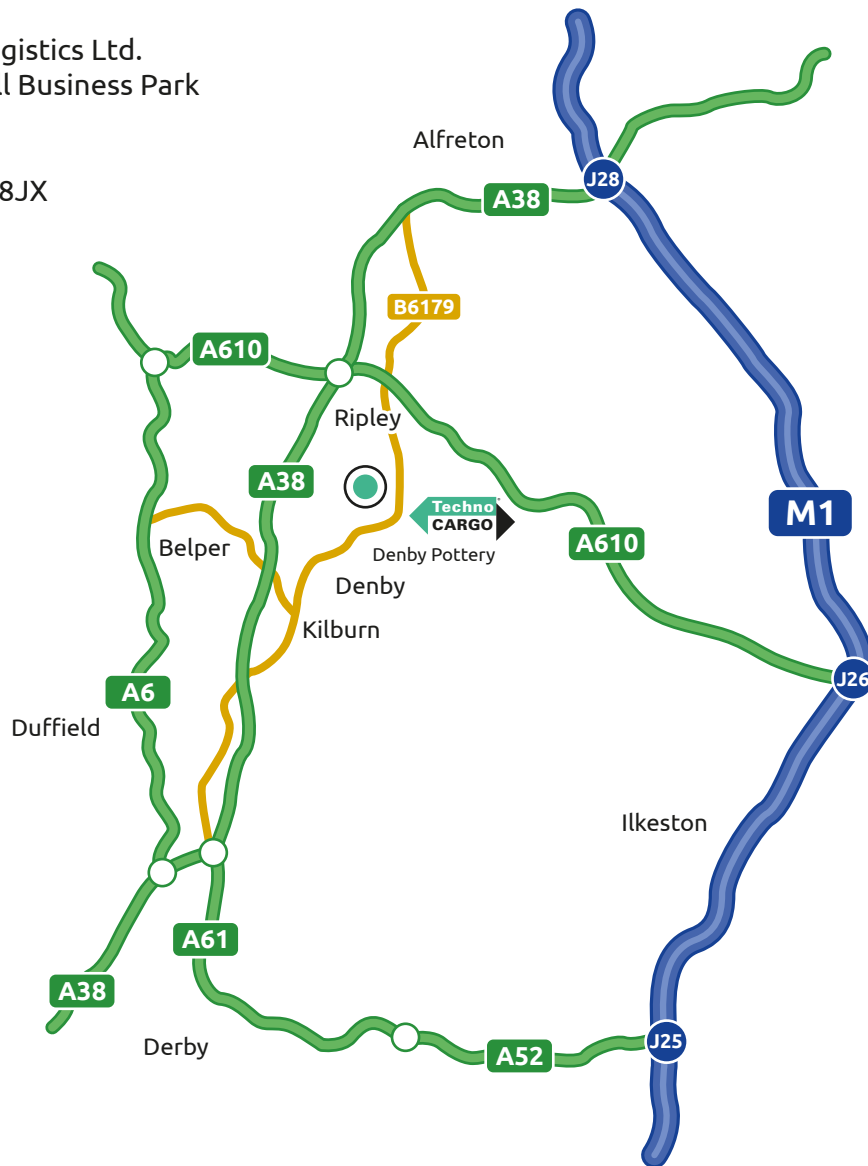

How to find us

TechnoCargo Logistics Ltd.
P 242 Denby Hall Business Park
Hall Road
Marehay, Ripley
Derbyshire DE5 8JX

From the North

- ▶ Leave the M1 at J28.
- ▶ At the roundabout take the 3rd exit onto the A38 heading towards Derby.
- ▶ Continue South on the A38.
- ▶ Take the B6179 exit towards Belper/Denby/A609.
- ▶ Turn left onto the B6179/Derby Road towards Denby Pottery.
- ▶ Go straight over the traffic lights towards Denby.
- ▶ Follow the signs for Denby Pottery Centre.
- ▶ You will find TechnoCargo Logistics Ltd. on the left just after Denby Pottery.

From the South

- ▶ Leave the M1 at J25.
- ▶ Take 1st exit A52 towards Derby.
- ▶ At the roundabout take the 3rd exit onto A61 heading to Mansfield/Chesterfield/A6/A38.
- ▶ Straight on for 3 small roundabouts.
- ▶ At roundabout take the last exit onto the A38 heading to M1/Ripley/A61/Mansfield/Chesterfield.
- ▶ Take the B6179 exit towards Belper/Denby/A609.
- ▶ Turn right at B6179/Derby Road towards Denby Pottery.
- ▶ Go straight over the traffic lights towards Denby.
- ▶ Follow the signs for Denby Pottery Centre.
- ▶ You will find TechnoCargo Logistics Ltd. on the left just after Denby Pottery.